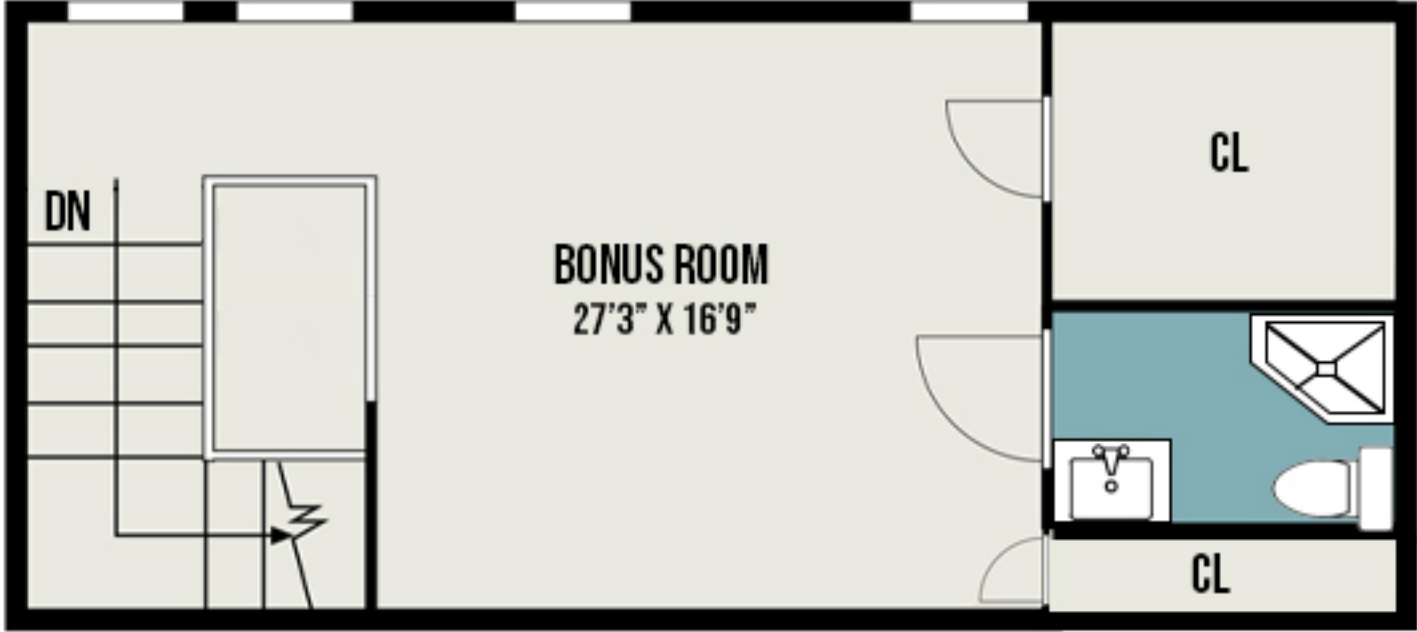

128 PET BURWELL RD- SECOND LEVEL B

539 SQ FT