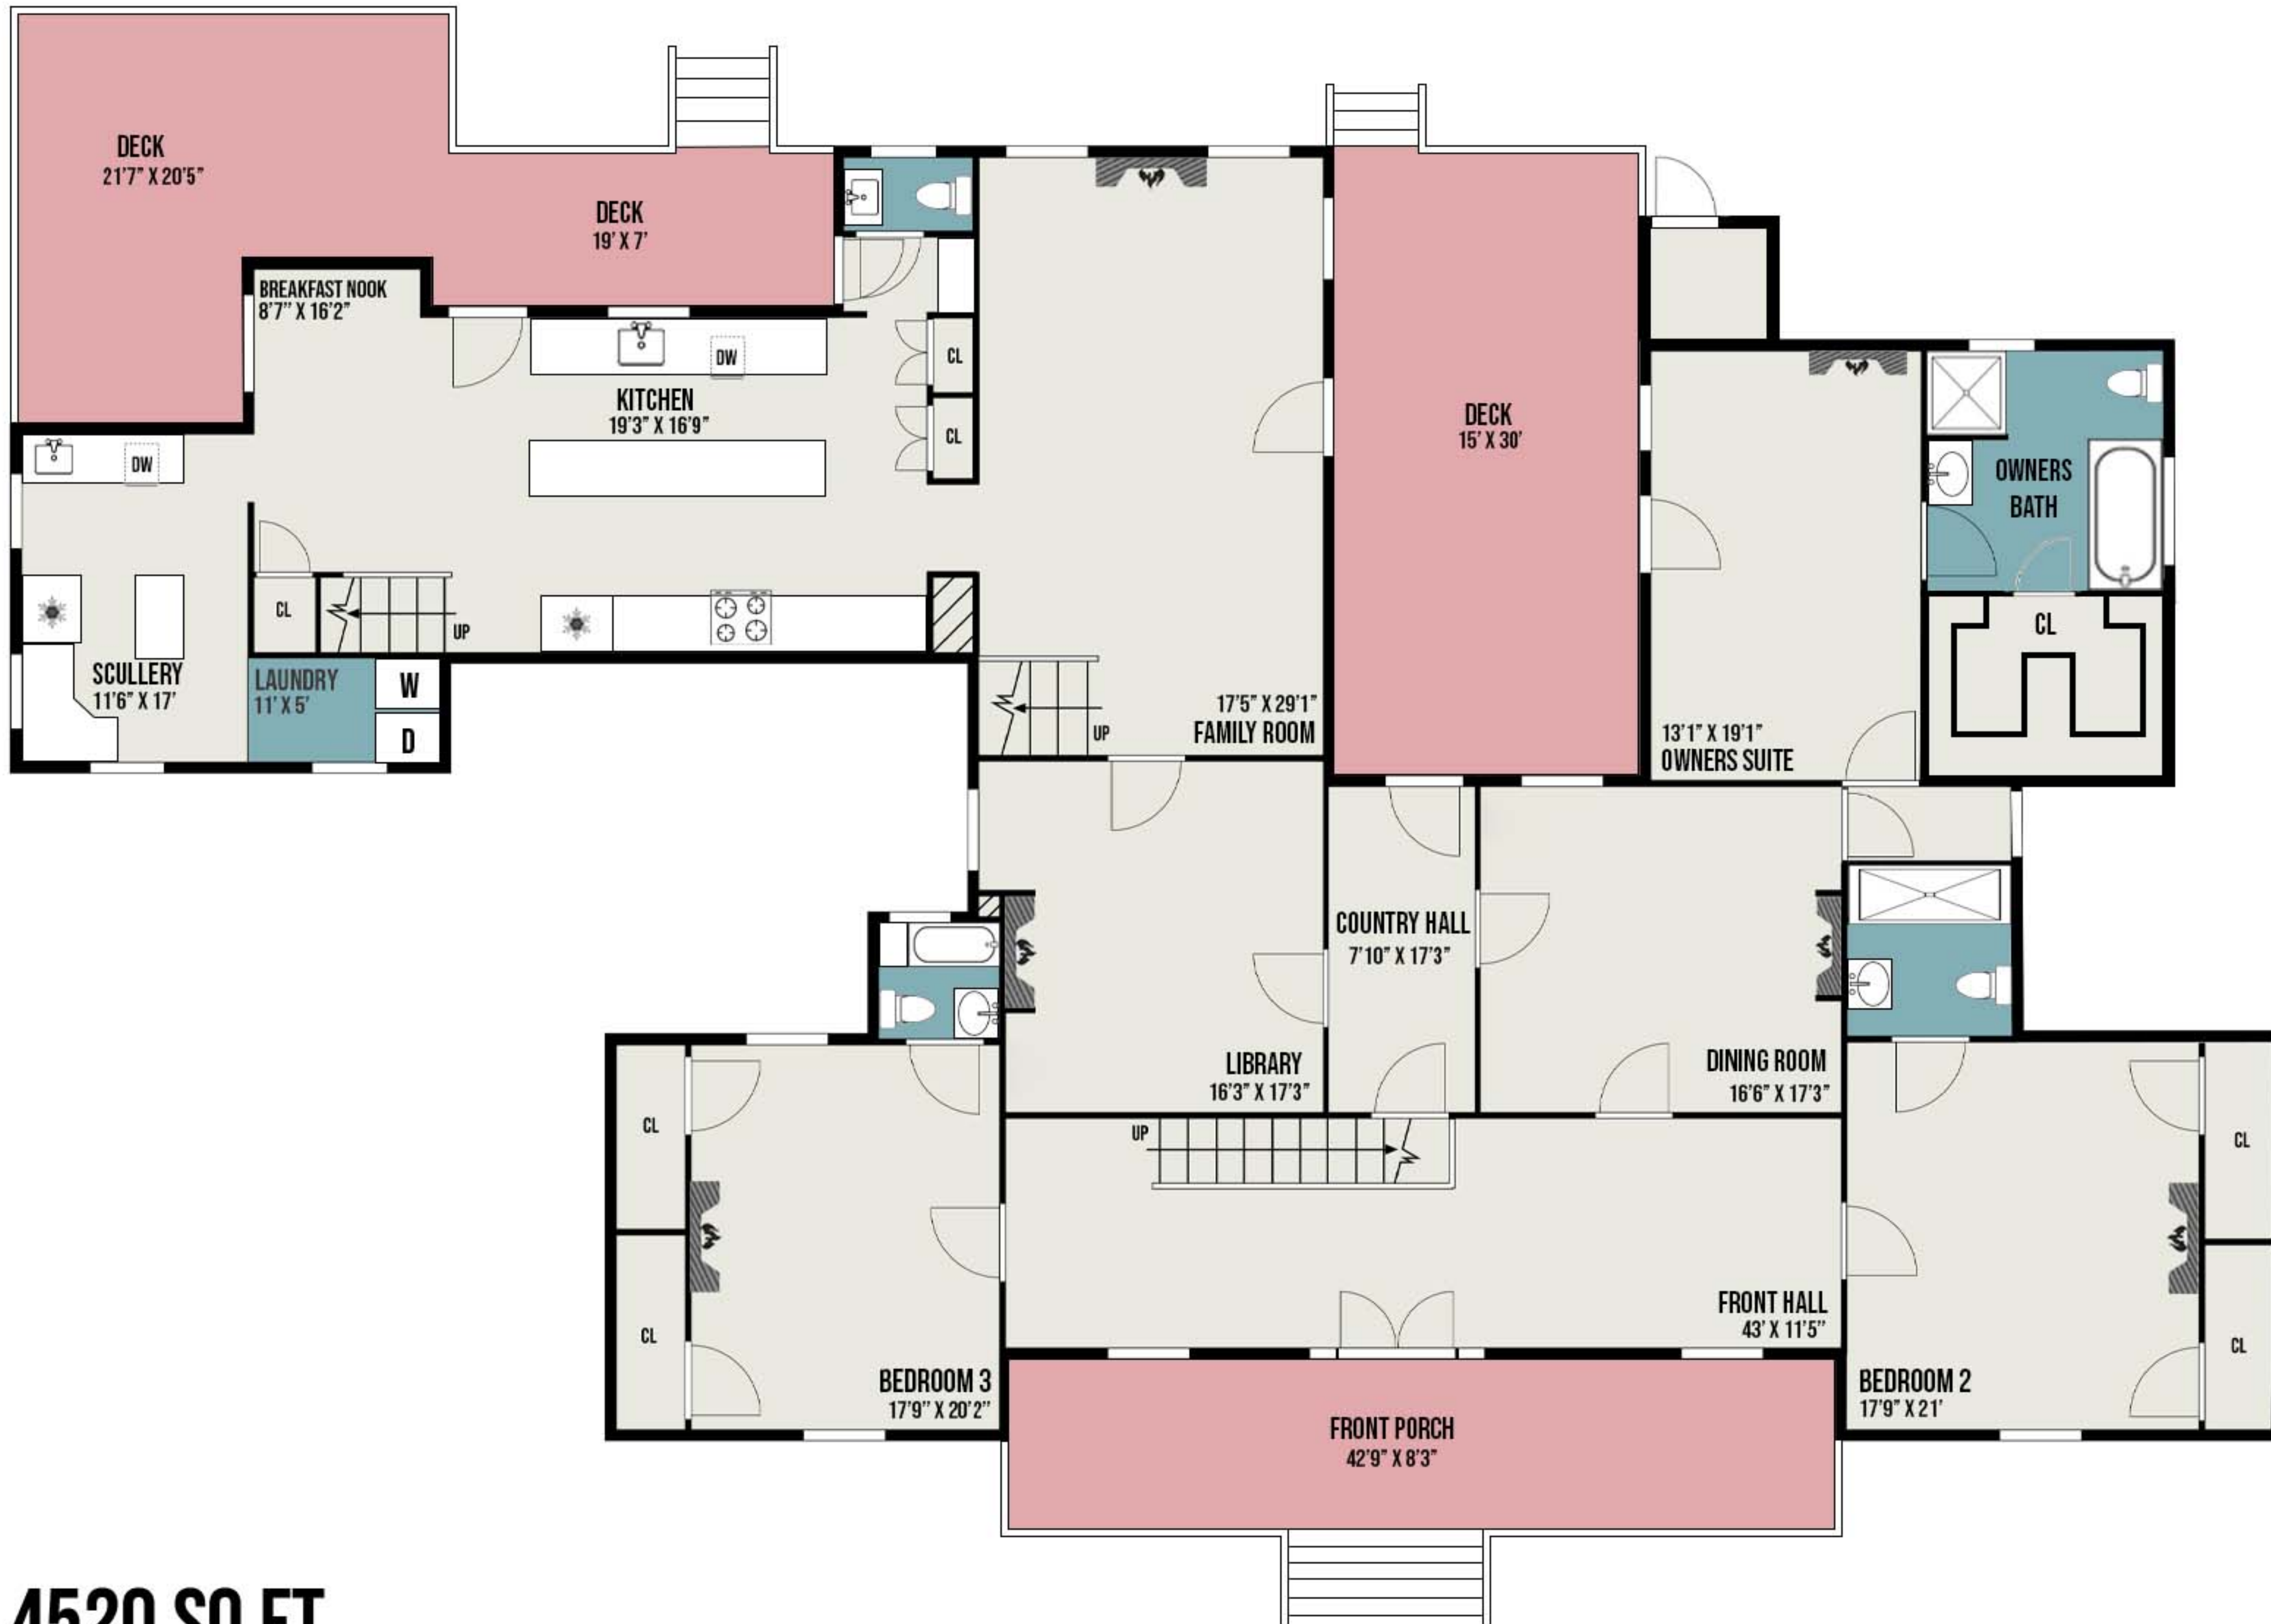

## MAIN LEVEL

4520 SQ FT

## SECOND LEVEL A

1850 SQ FT

## SECOND LEVEL B

539 SQ FT

# 128 PET BURWELL RD- MAIN LEVEL

4520 SQ FT