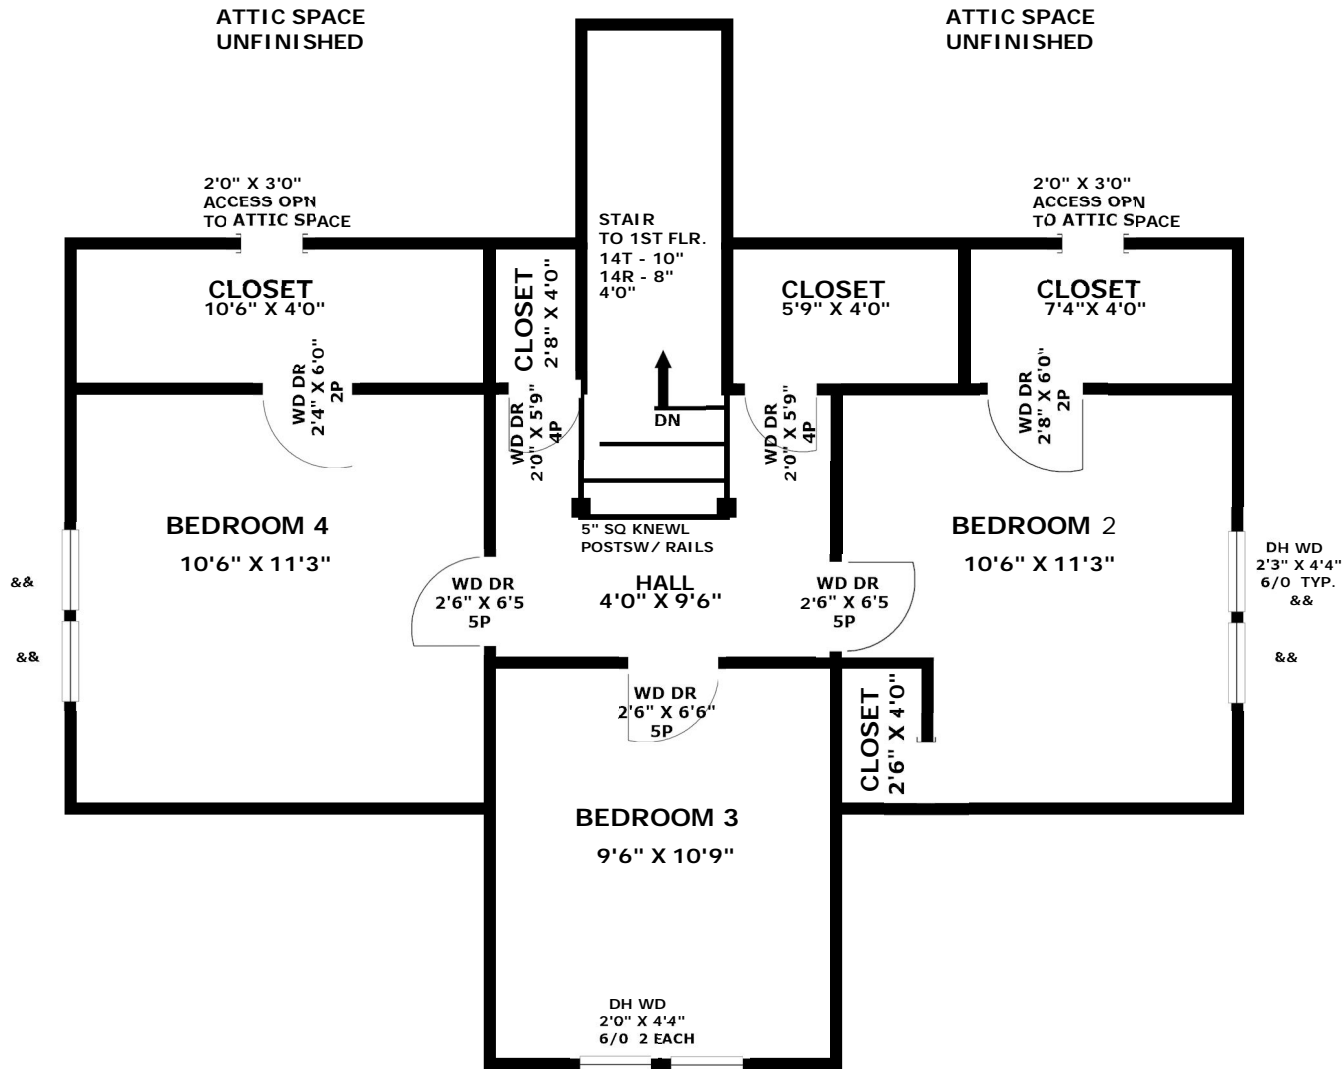

Drawn by : Larry C. Atkins
 LCAtkins LLC
 December 19, 2022
 Approximately : 1" = 4'0"

First Floor Plan

→ Z
CJB Reid House
 301 Sacco Street
 Belmont
 Gaston County, NC
 1920

Second Floor Plan

Drawn by : Larry C. Atkins
 LCAtkins LLC
 December 19,2022
 Approximately : 1" = 4'0"

CJB Reid House
 301 Sacco Street
 Belmont
 Gaston County, NC
 1920

Ground Floor Plan

Drawn by : Larry C. Atkins
 LCAtkins LLC
 December 19, 2022
 Approximately : 1" = 4'0"

CJB Reid House
 301 Sacco Street
 Belmont
 Gaston County, NC
 1920