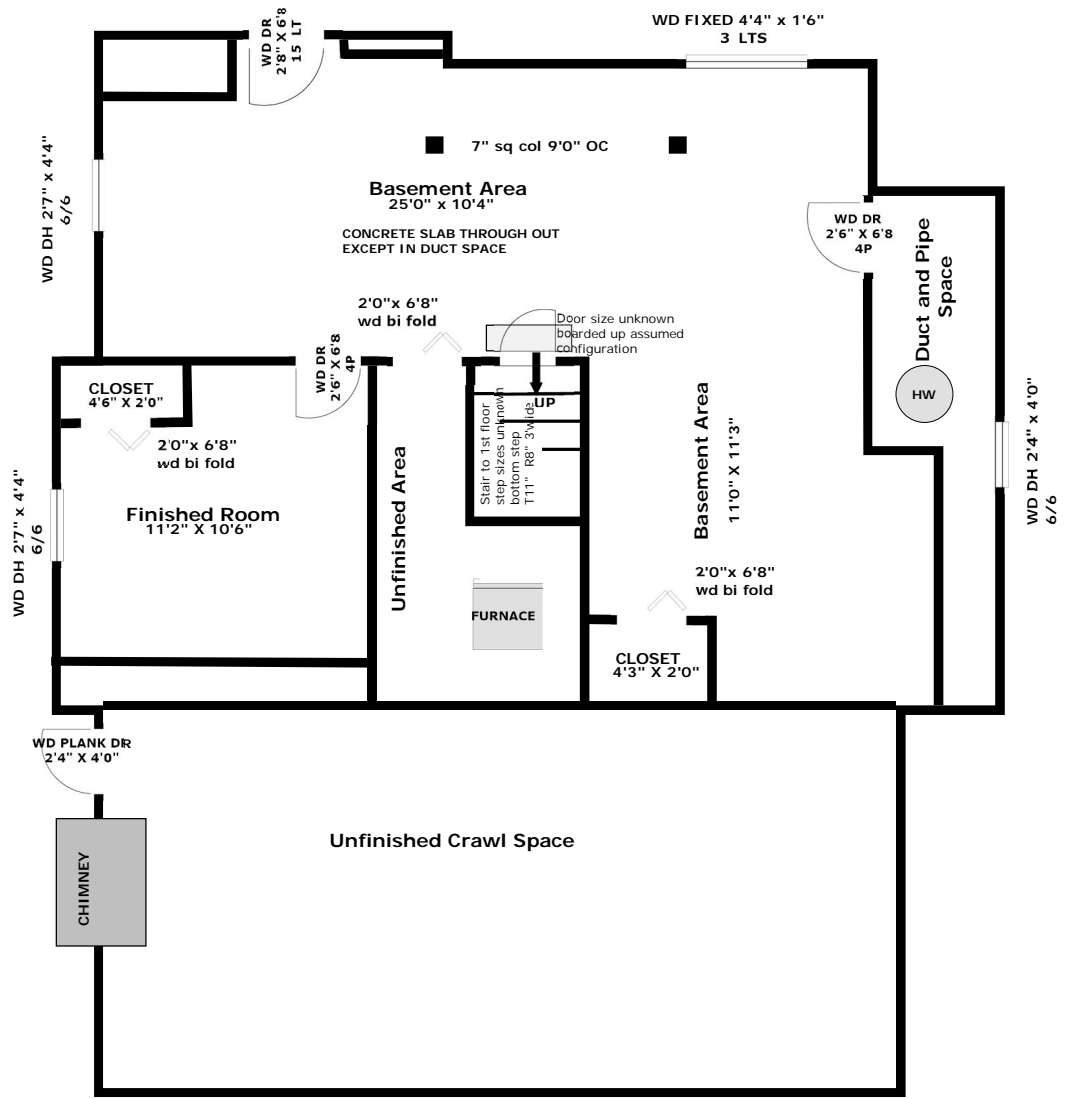

Drawn by : Larry C. Atkins
 LCAtkins LLC
 December 19, 2022
 Approximately : 1" = 4'0"

First Floor Plan

→ Z
CJB Reid House
 301 Sacco Street
 Belmont
 Gaston County, NC
 1920

Second Floor Plan

Drawn by : Larry C. Atkins
 LCAtkins LLC
 December 19,2022
 Approximately : 1" = 4'0"

CJB Reid House
 301 Sacco Street
 Belmont
 Gaston County, NC
 1920

Ground Floor Plan

Drawn by : Larry C. Atkins
 LCAtkins LLC
 December 19, 2022
 Approximately : 1" = 4'0"

CJB Reid House
 301 Sacco Street
 Belmont
 Gaston County, NC
 1920